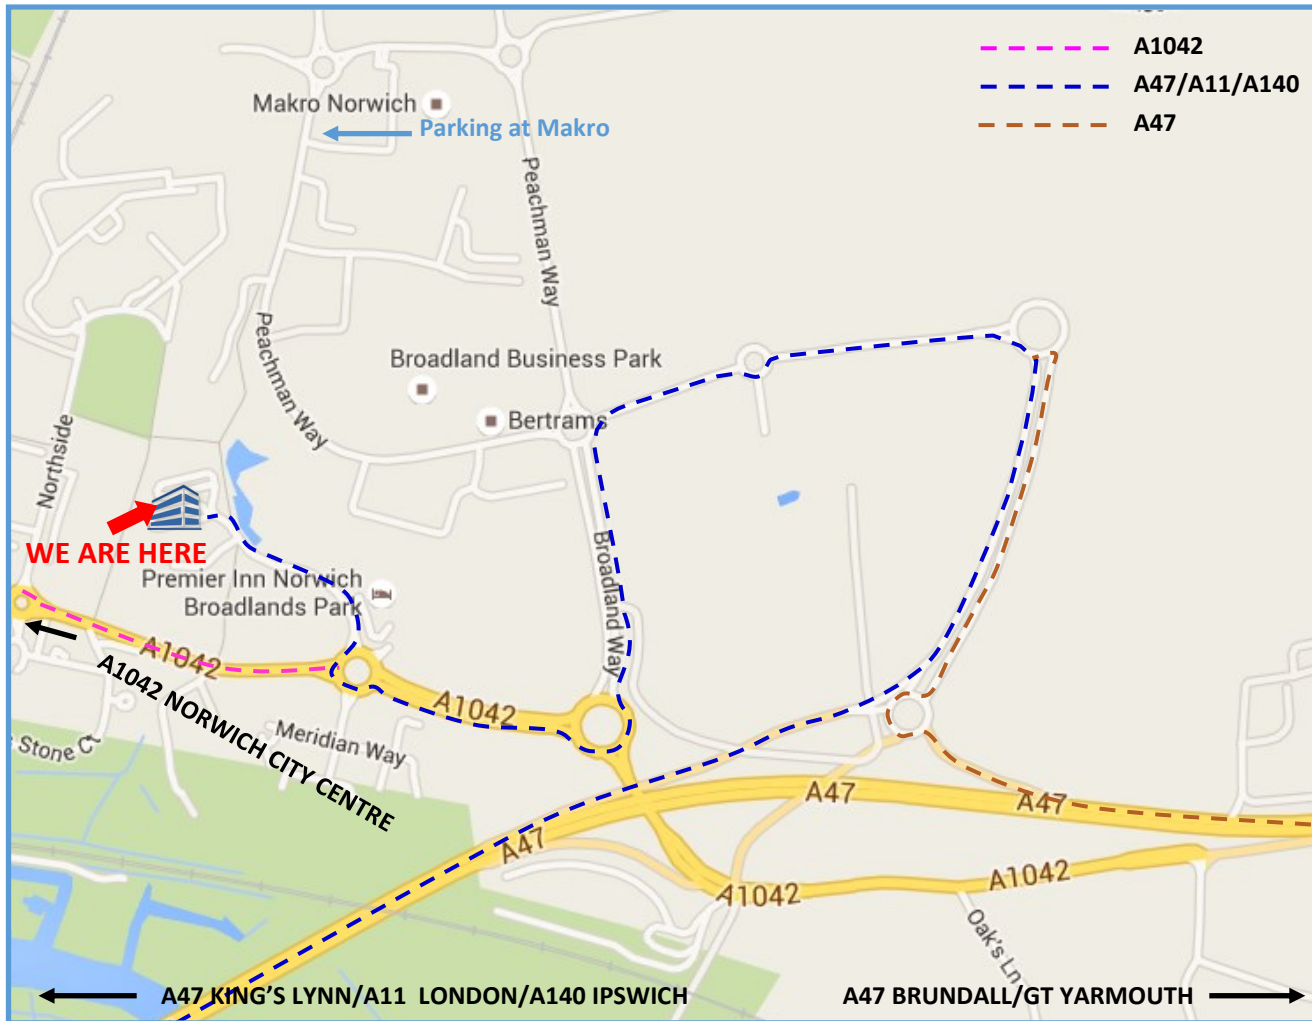

WHERE TO FIND US

**South Norfolk
Clinical Commissioning Group**

Lakeside 400

Old Chapel Way

Broadland Business Park

Thorpe St Andrew

Norwich

NR7 0WG

Switchboard - 01603 257000

Travelling by Road: From the A47 Southern By-pass around Norwich take the exit sign posted 'Broadland Business Park'/A1042. Follow the new slip road around Broadland Gate onto Broadland Way to A1042 Yarmouth Road, stream into the right hand lane and turn right at the small roundabout into 'Old Chapel Way' (nr Premier Inn). Follow Old Chapel Way down the hill and then turn 2nd left and up to 'Lakeside 400'. The visitors' car park is in front of the building.

Travelling by Rail: Arrival to Norwich Rail Station
Taxi rank pick up outside main entrance or local Buses to Broadland Business Park outside Station on Thorpe Road First Bus stop (blue) DD route bus numbers 15, 15a, 17, 17a or Anglian Bus service 7 all run regular services stopping at Broadland Business Park.

Travelling by Air: Arrival to Norwich International Airport
Taxi rank outside airport terminal - approx. 6 miles to SNCCG.